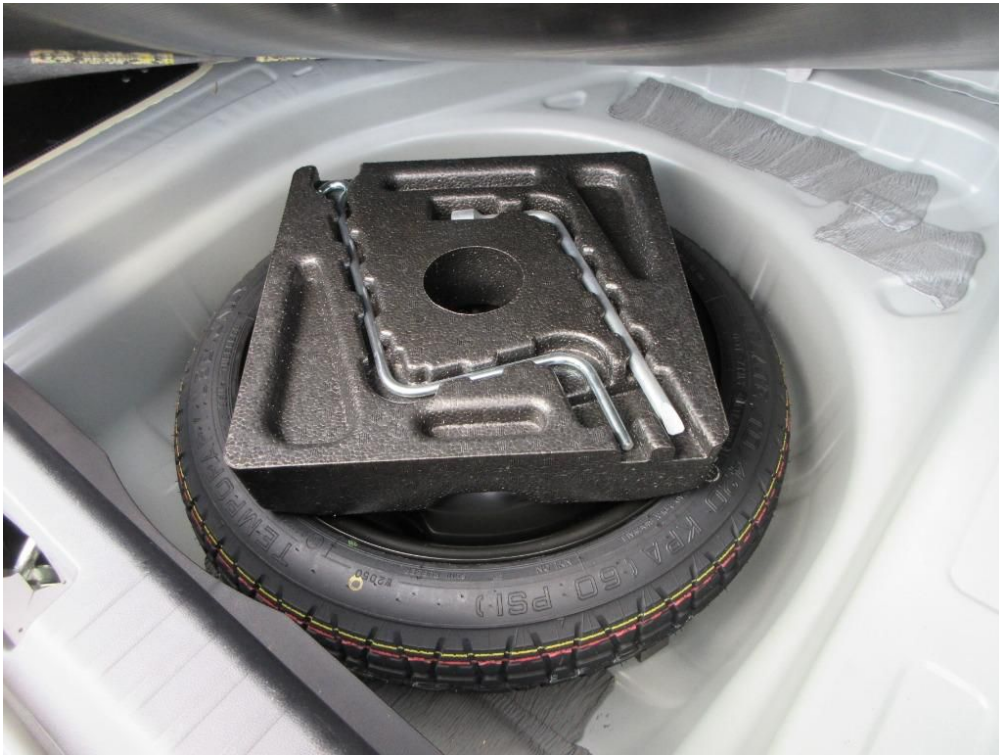

# Car Images For : TOYOTA PREMIO 1.5F EX PACK

## Car Specifications

Make: TOYOTA  
Model: TOYOTA PREMIO 1.5F EX  
Name: TOYOTA PREMIO 1.5F EX PACK  
Chasis Code: NZT260-3230401  
Mileage: 35000  
Fuel Type: GESOLINE , DIESEL  
Transmission: AUTOMATIC  
CC: 1500  
Color: PEARL COLOR  
Year: 2021  
Seating Capacity: 5  
GRADE:  
4.5 POINT